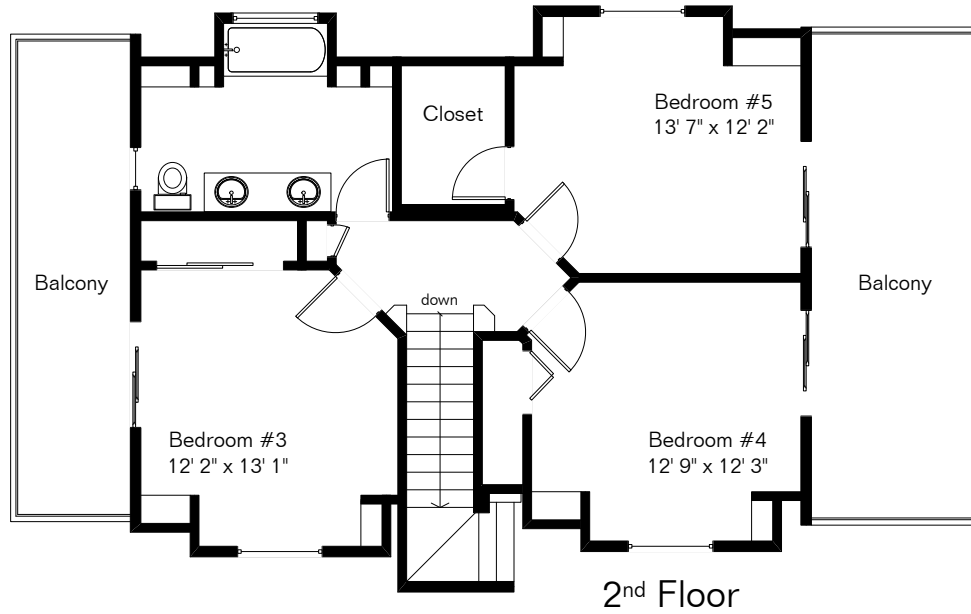

The square footages and room size information are deemed to be reliable but are not guaranteed and should be independently verified. This drawing is for marketing purposes only.

2550 E Water St Unit 4

Living Area 1,669 Sq Ft

Site Visit January 2020

Copyright 2020 Floor Plans First! LLC
All Rights Reserved.

www.FloorPlansFirst.com

Toll Free (877) 887-1500
Voice (520) 881-1500