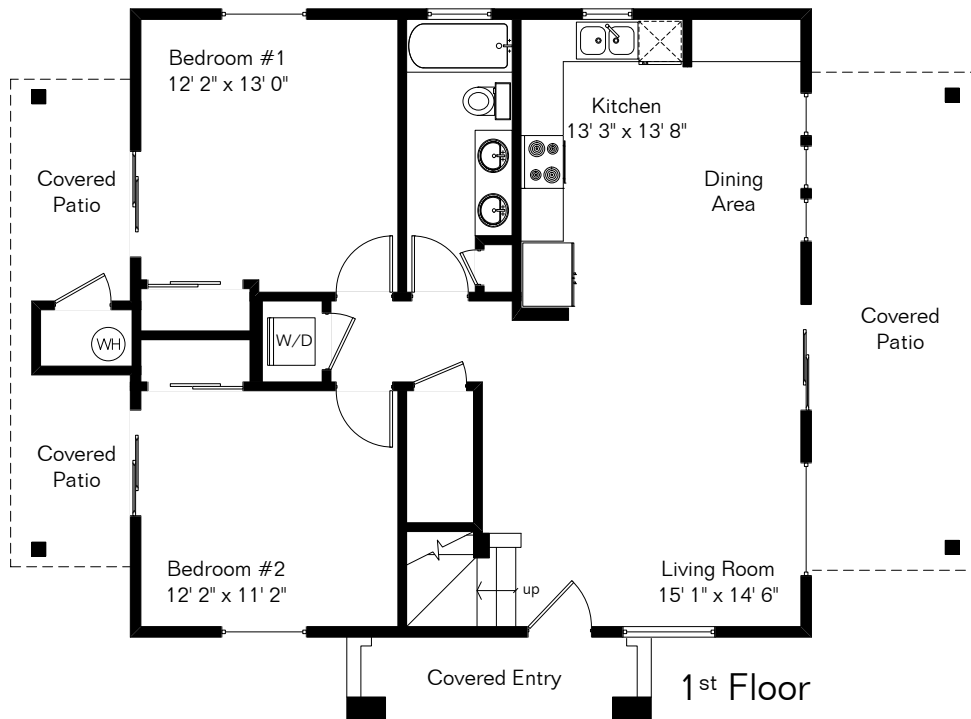

The square footages and room size information are deemed to be reliable but are not guaranteed and should be independently verified. This drawing is for marketing purposes only.

2550 E Water St Unit 4

Living Area 1,669 Sq Ft

Site Visit January 2020

Copyright 2020 Floor Plans First! LLC
All Rights Reserved.

www.FloorPlansFirst.com

Toll Free (877) 887-1500
Voice (520) 881-1500